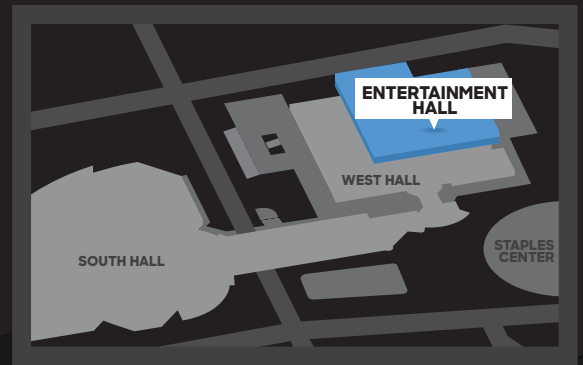

Info Booth

ENTRANCE

ENTRANCE

Entertainment Hall

Cosplay | Gaming

Entertainment Hall Hours

Pre-Show Night / July 3	6:00pm - 10:00pm
Day 1 / July 4	10:00am - 10:00pm
Day 2 / July 5	10:00am - 10:00pm
Day 3 / July 6	10:00am - 10:00pm
Day 4 / July 7	10:00am - 4:00pm