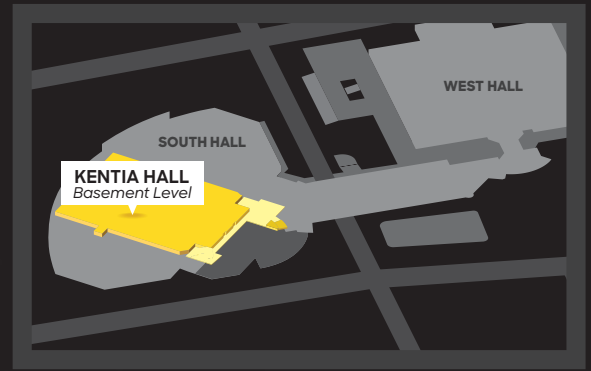

powered by
CAPCOM®

ANIME EXPO

JULY 4, 2019
THE NOVO
at LA LIVE

Kentia Hall

Artist Alley | Autographs | The Annex

Kentia Hall Hours

- Day 1 / July 4 10:00am - 6:00pm
- Day 2 / July 5 10:00am - 6:00pm
- Day 3 / July 6 10:00am - 6:00 pm
- Day 4 / July 7 10:00am - 3:00pm