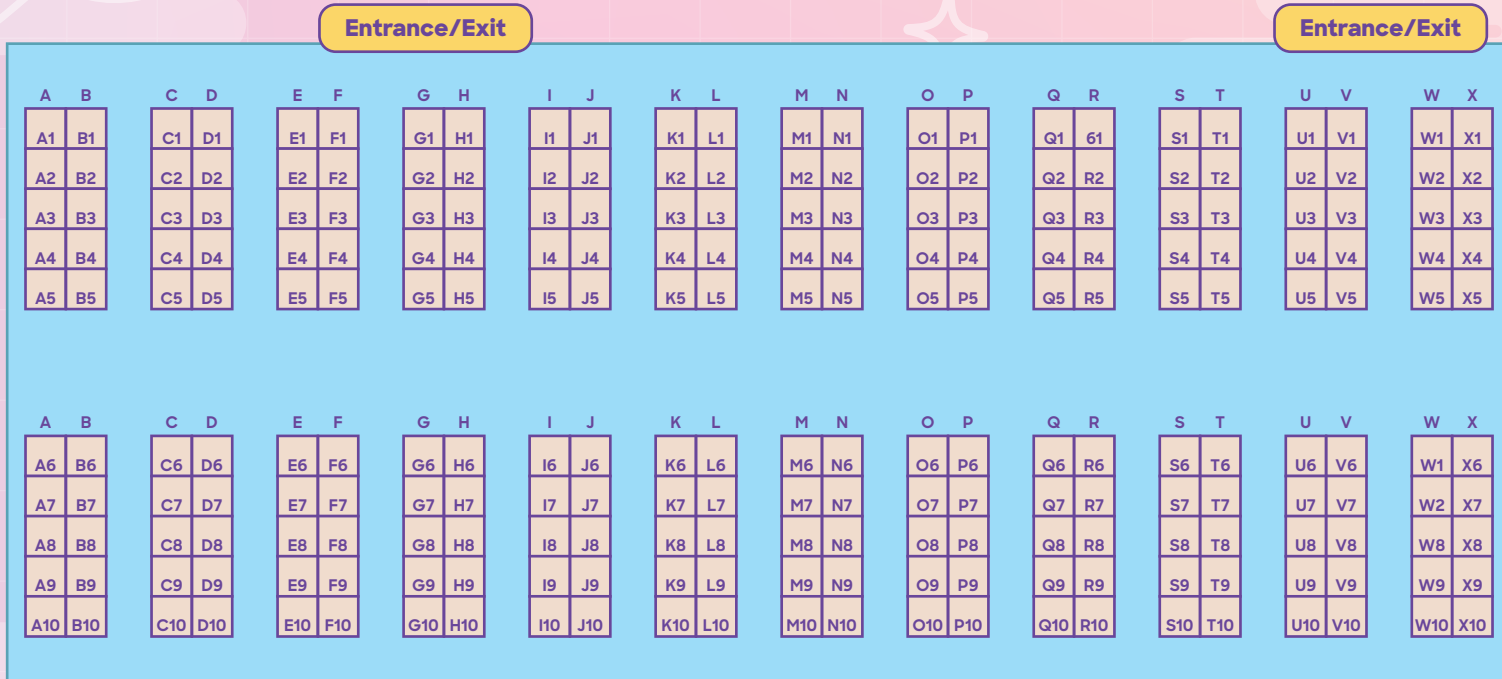

Main Campus

chibi plaza
Hours of Operation:

Saturday - Nov. 9
9:00AM - 12:30AM

Sunday - Nov. 10
9:00AM - 6:00PM

XP-415	XP-414	XP-413	XP-412	XP-411	XP-410	XP-409	XP-408	XP-407	XP-406	XP-405	XP-404	XP-403	XP-402	XP-401
XP-315	XP-314	XP-313	XP-312	XP-311	XP-310	XP-309	XP-308	XP-307	XP-306	XP-305	XP-304	XP-303	XP-302	XP-301
XP-215	XP-214	XP-213	XP-212	XP-211	XP-210	XP-209	XP-208	XP-207	XP-206	XP-205	XP-204	XP-203	XP-202	XP-201
XP-115	XP-114	XP-113	XP-112	XP-111	XP-110	XP-109	XP-108	XP-107	XP-106	XP-105	XP-104	XP-103	XP-102	XP-101
AU-15	AU-14	AU-13	AU-12	AU-11	AU-10	AU-9	AU-8	AU-7	AU-6	AU-5	AU-4	AU-3	AU-2	AU-1

kisegi hall

Hours of Operation:

November 9-10
9:00AM - 6:00PM

mahoko's alley

all maps

For the most up to date map, please scan the QR Code above.

saturday, November 9th schedule

mahoko's hideaway