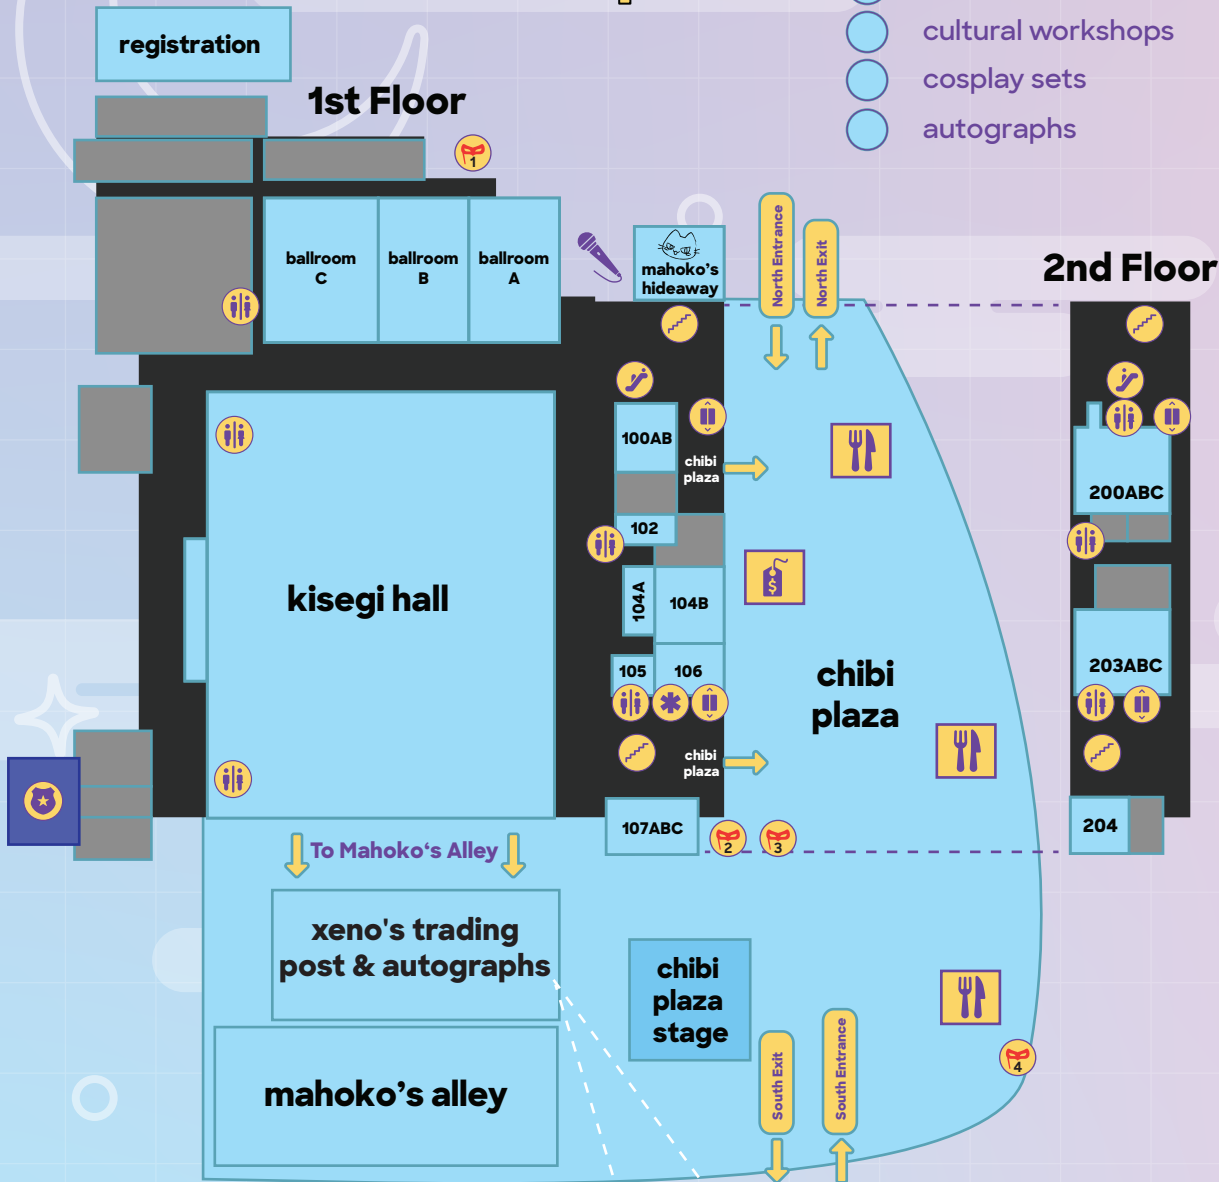

Directory

- Elevator
- Stairs
- EMT
- ax chibi Merch Booth
- Escalator
- Security Office/Lost & Found
- Food
- Cosplay Gathering Sites
- Restrooms
- mahoko's hideaway
- karaoke

- interactive workshop 100AB
- manga lounge 104AB
- cosplay repair lite 105
- screening room 106
- arcade/retro gaming 107ABC
- tabletop 200ABC
- gaming 203ABC
- Dreamland Maid Cafe 204
- panel room ballroom A
- cultural workshops ballroom B
- cosplay sets ballroom C
- autographs xeno's trading post

Main Campus

chibi plaza
Hours of Operation:

Saturday - Nov. 9
9:00AM - 12:30AM

Sunday - Nov. 10
9:00AM - 6:00PM

XP-415	XP-414	XP-413	XP-412	XP-411	XP-410	XP-409	XP-408	XP-407	XP-406	XP-405	XP-404	XP-403	XP-402	XP-401
XP-315	XP-314	XP-313	XP-312	XP-311	XP-310	XP-309	XP-308	XP-307	XP-306	XP-305	XP-304	XP-303	XP-302	XP-301
XP-215	XP-214	XP-213	XP-212	XP-211	XP-210	XP-209	XP-208	XP-207	XP-206	XP-205	XP-204	XP-203	XP-202	XP-201
XP-115	XP-114	XP-113	XP-112	XP-111	XP-110	XP-109	XP-108	XP-107	XP-106	XP-105	XP-104	XP-103	XP-102	XP-101
AU-15	AU-14	AU-13	AU-12	AU-11	AU-10	AU-9	AU-8	AU-7	AU-6	AU-5	AU-4	AU-3	AU-2	AU-1