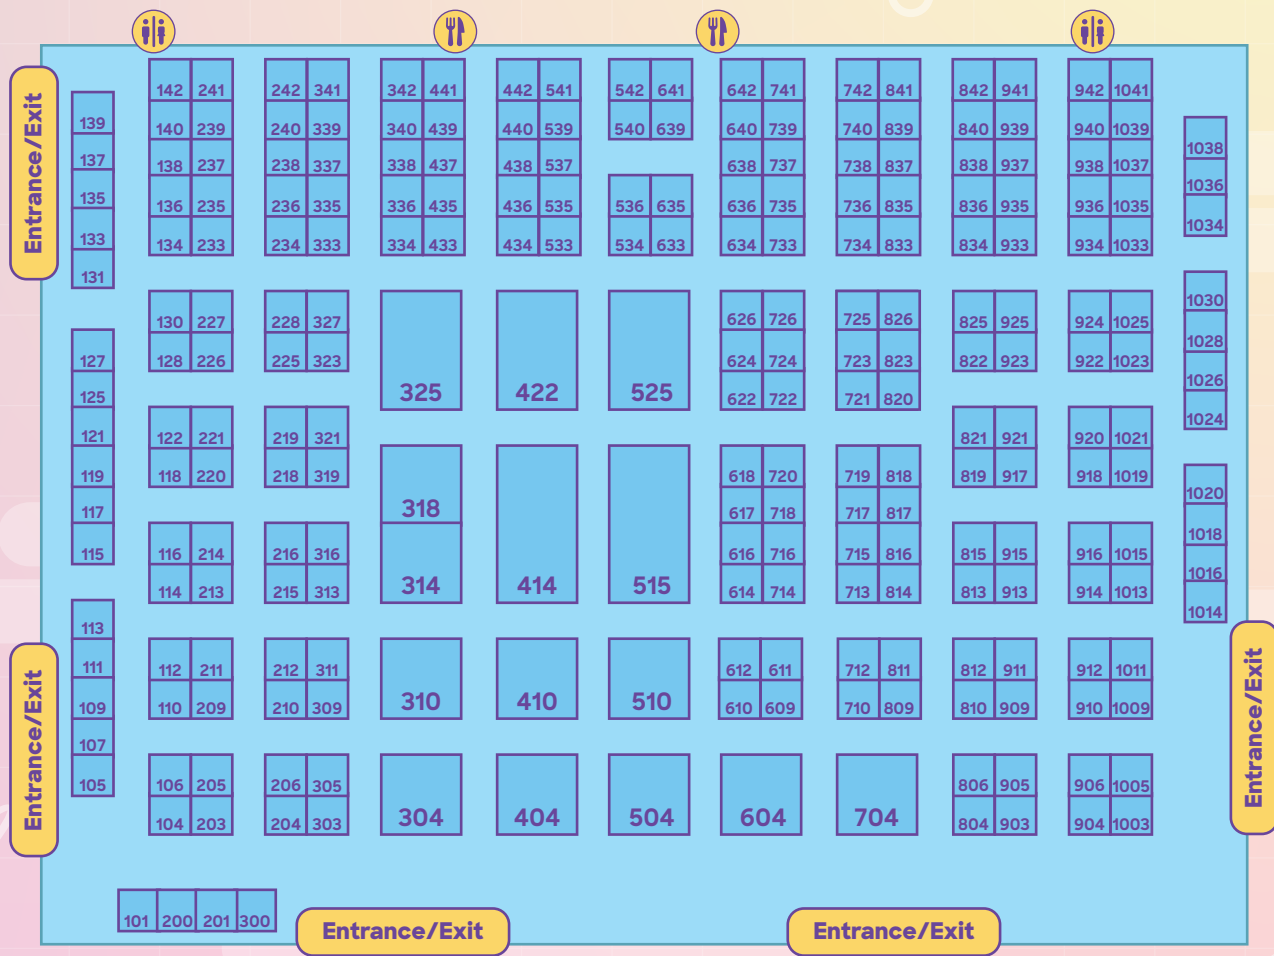

kisegi hall

Hours of Operation:

November 9-10
9:00AM - 6:00PM

mahoko's alley

all maps

For the most up to date map, please scan the QR Code above.

saturday, November 9th schedule

mahoko's hideaway