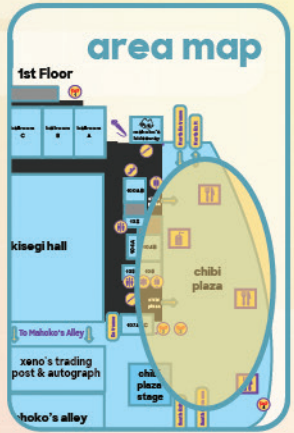

Saturday, November 9th | 8:00PM

chibi plaza

hours of operation

Saturday - Nov. 9
9:00AM - 12:30AM

Sunday - Nov. 10
9:00AM - 6:00PM

-  Amami- Ya Baby Castella
-  Bearology
-  Daikokuya Ramen
-  Flames All Star Truck
-  Kuramoto Shavery
-  Makanai is Ready!
-  Mochill Mochi Donut
-  Okamoto Kitchen
-  Pizza Studio
-  Rice Balls of Fire
-  SHIBUYA x FRIED CHICKEN
-  Shin-Sen-Gumi
-  Takoyaki Yama-chan
-  Tokyo Udon
-  Tokyo Yakisoba
-  Wagyu Street